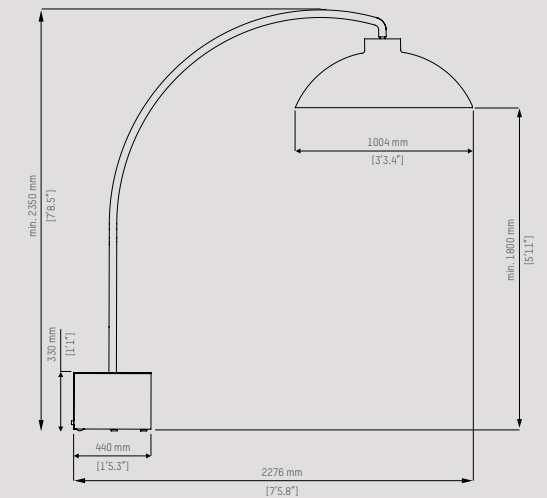

Technical information

Rust-free weatherproof

The DOME is made of high quality materials such as aluminium and stainless steel, making it suitable for outdoor use.

Low energy usage, zero CO2 emission

The DOME uses less energy than traditional gas heaters and generates up to 25% more heat with an energy consumption of only 3.22 kWh.

Low maintenance

By using highly efficient and durable ceramic heating elements, combined with the best materials, the DOME is virtually maintenance free.

Reach & glow

Up to 5 meters reach. Comfortable warmth without a red glow.

For detailed technical information, visit www.heatsail.com

Dimensions

Hood diameter	100 cm 3'3.4"
Hood height	38 cm 1'3"
Base	44 x 44 x 33 cm 1'5.3" x 1'5.3" x 1'1"

Technical specifications

Consumption	3.22 kWh
Heat	3100 Watt
Light	120 Watt

Radiating range of 5 meters

Colours

The DOME is available in two standard colours and optionally in all heat resistant RAL colours.