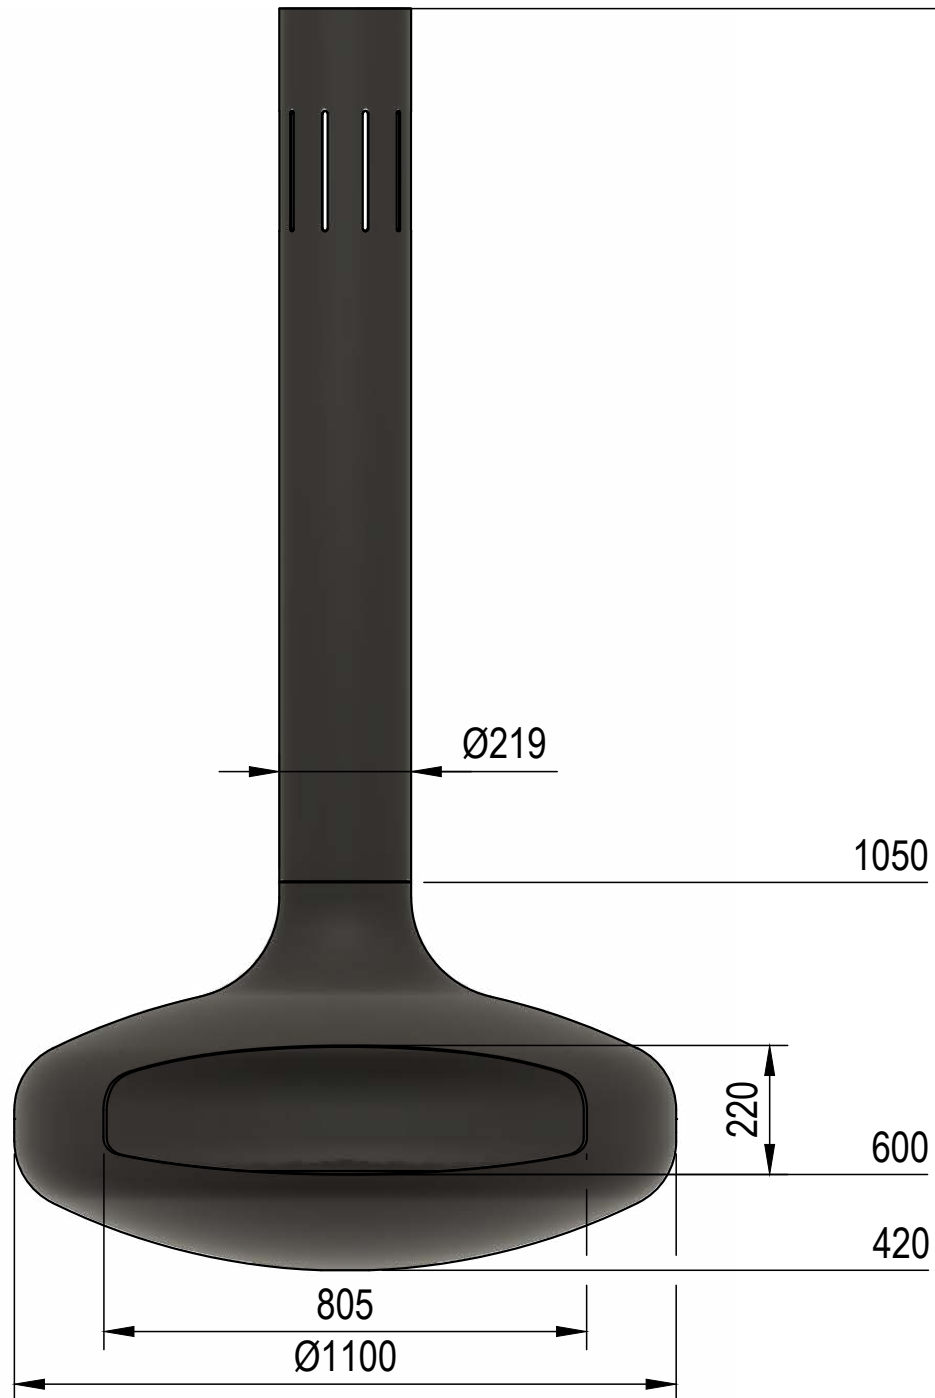

Domofocus

bioethanol

DIMENSIONS / WEIGHT

HEIGHT (mm)	WIDTH (mm)	DEPTH (mm)	FIREPLACE WEIGHT (kg)	FLUE WEIGHT (kg/linear metre)
650	1100	1100	100	16

SAFETY DISTANCE FROM COMBUSTIBLE MATERIALS

FRONT (mm)	BACK (mm)	SIDE (mm)	FLOOR (mm)
800	300	300	0

ELECTRICAL POWER SUPPLY

Batteries

FINISH

Black	White
-------	-------

Domofocus

bioethanol

2500 minimum*

0