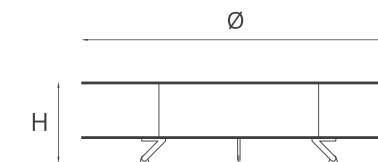

Zero^{wood}

texture collection

Small Ø1500 H400 mm

Medium Ø2000 H400 mm

Large Ø3000 H400 mm

Zero^{iron} | iron brown

texture collection

Small Ø1500 H400 mm