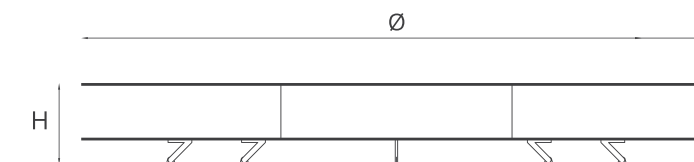

Large Ø3000 H400 mm

Struttura: Acciaio.

Finitura: Ossidato.
Top: Legno antico, recuperato e trattato.

Accessori, venduti separatamente: Griglia per barbecue in acciaio inox,
Set vetri di protezione, Cover in Cordura di nylon.

Manutenzione: Panno morbido e acqua tiepida.

Structure: Steel.

Finish: Oxidised.
Top: Antique wood, recovered and treated.

Accessories, sold separately: Stainless steel barbecue grill,
Set of protective glass, Cordura nylon cover.

Maintenance: Use a soft cloth and lukewarm water.

Legno
Wood

Braciere a legna per esterno.
Top di chiusura in dotazione, utile a isolare i residui della combustione.
Prodotto fornito in kit da assemblare e completo di istruzioni di montaggio.

Wood fire pit for outdoor use.
Supplied with closing top, useful for isolating combustion residue.
Product supplied in an assembly kit, complete with assembly instructions.

Struttura: Acciaio.

Finitura: Iron, Iron brown.
Top: Ricavato da metallo fuso
e rifinito con tecniche artigianali.

Accessori, venduti separatamente: Griglia per barbecue in acciaio inox,
Set vetri di protezione, Cover in Cordura di nylon.

Manutenzione: Utilizzare panno morbido e acqua tiepida.

Structure: Steel.

Finish: Iron, Iron brown.
Top: Obtained from melted iron,
finished with handcrafted techniques.

Accessories, sold separately: Stainless steel barbecue grill,
Set of protective glass, Cordura nylon cover.

Maintenance: Use a soft cloth and lukewarm water.

Iron

Iron brown

Braciere a legna per esterno.
Top di chiusura in dotazione, utile a isolare i residui della combustione.
Prodotto fornito in kit da assemblare e completo di istruzioni di montaggio.

Wood fire pit for outdoor use.
Supplied with closing top, useful for isolating combustion residue.
Product supplied in an assembly kit, complete with assembly instructions.