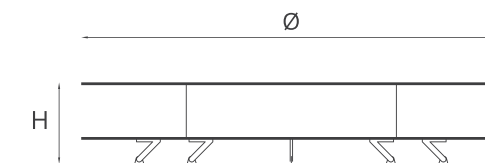

Zero^{wood}

texture collection

Small Ø1500 H400 mm

Medium Ø2000 H400 mm

Large Ø3000 H400 mm

Zero^{iron} | iron brown

texture collection

Small Ø1500 H400 mm