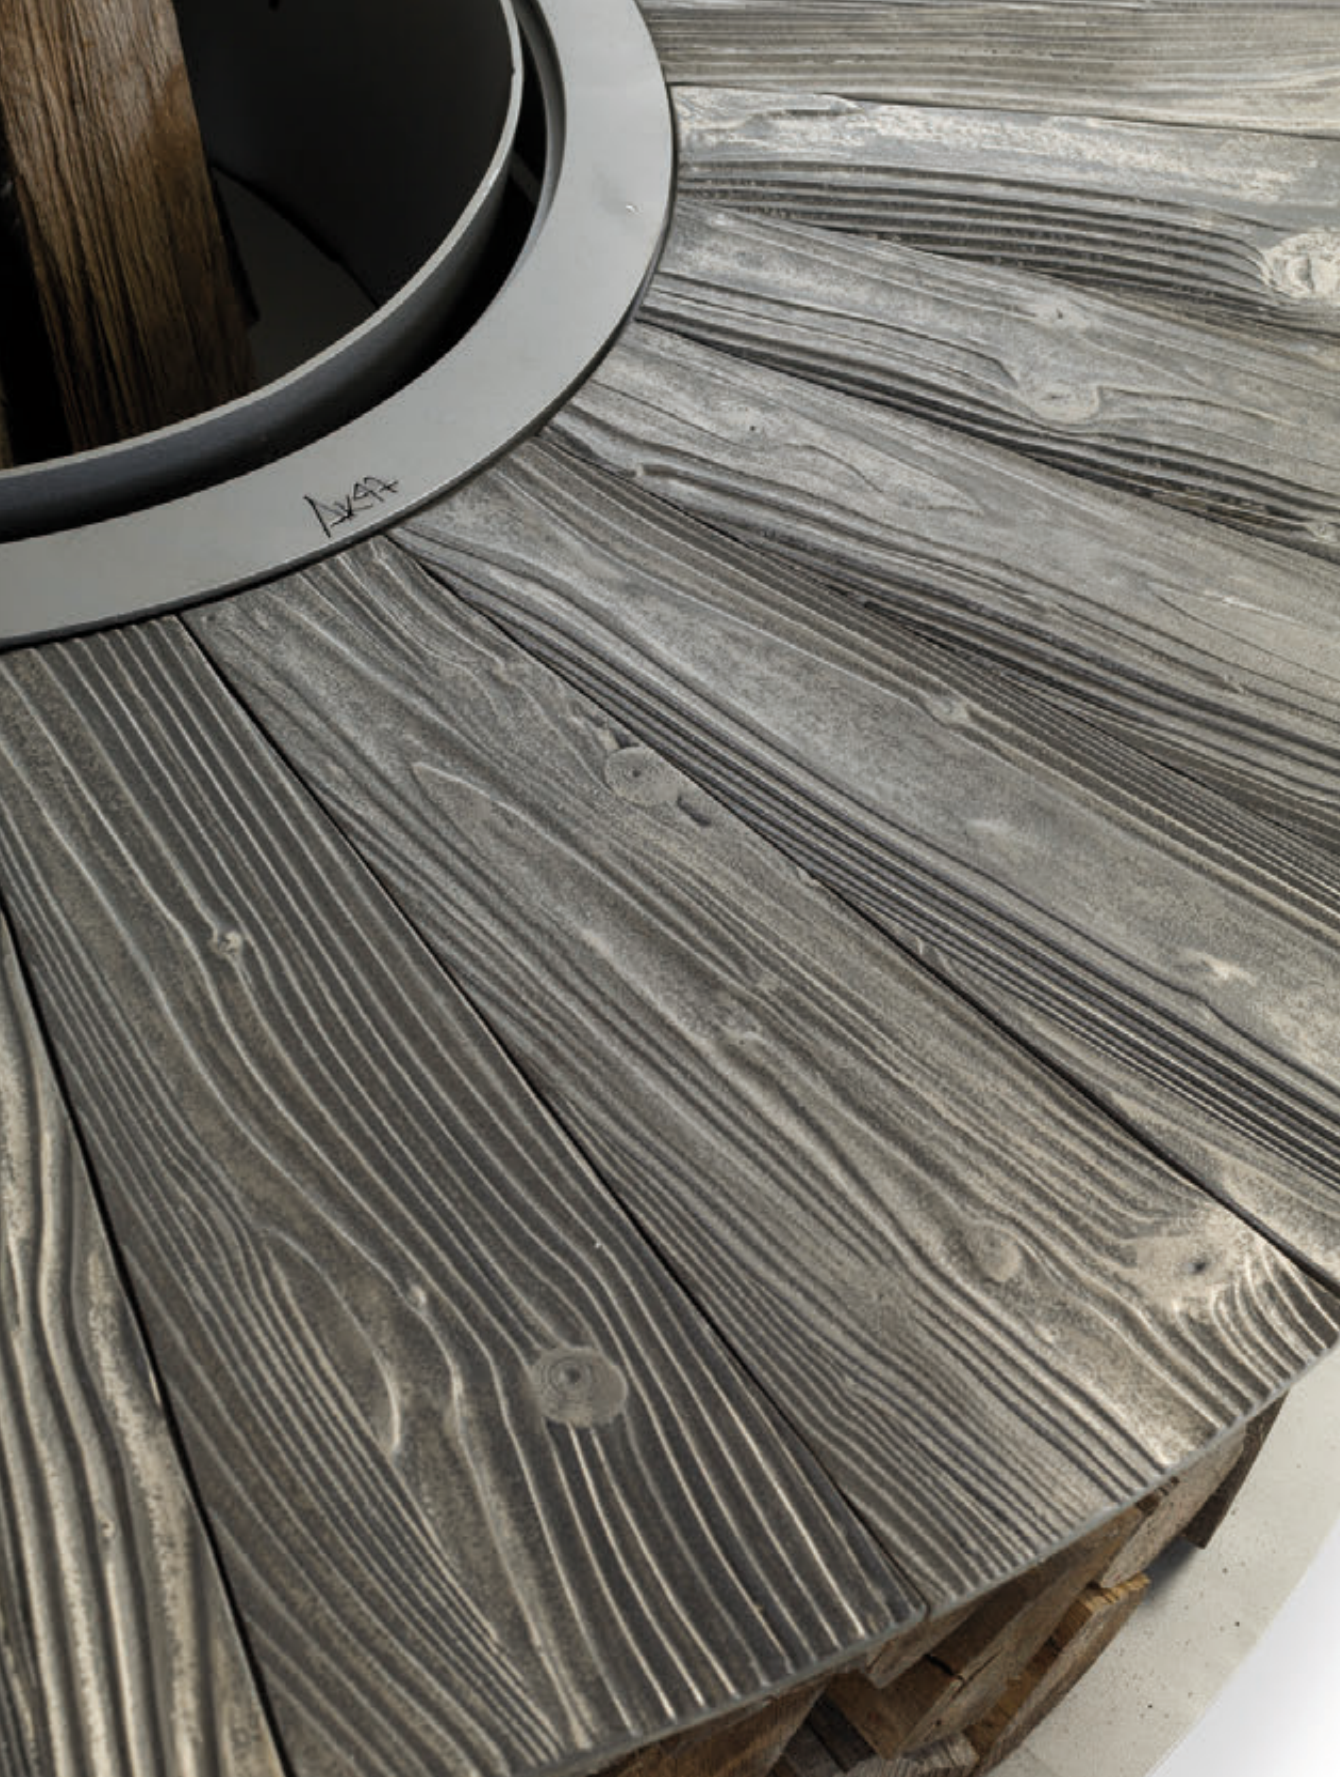

iron

Ø1500 mm

Ø2000 mm

Ø3000 mm