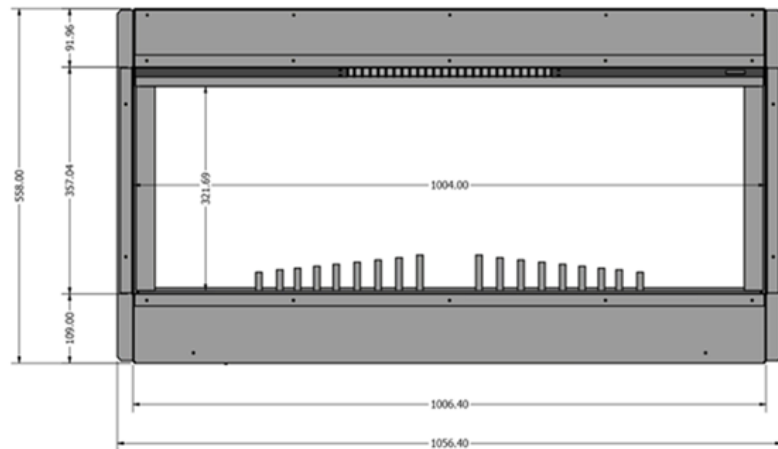

E1030ds

DRAWN Zac McMahon	11/02/2019	Evonic Fires	
CHECKED		TITLE Model: E1030DS1	
QA			
MFG			
APPROVED			
		SIZE D	DWG NO E1030DS Assembly Rev D
		SCALE 1 / 4	REV 1 of 1