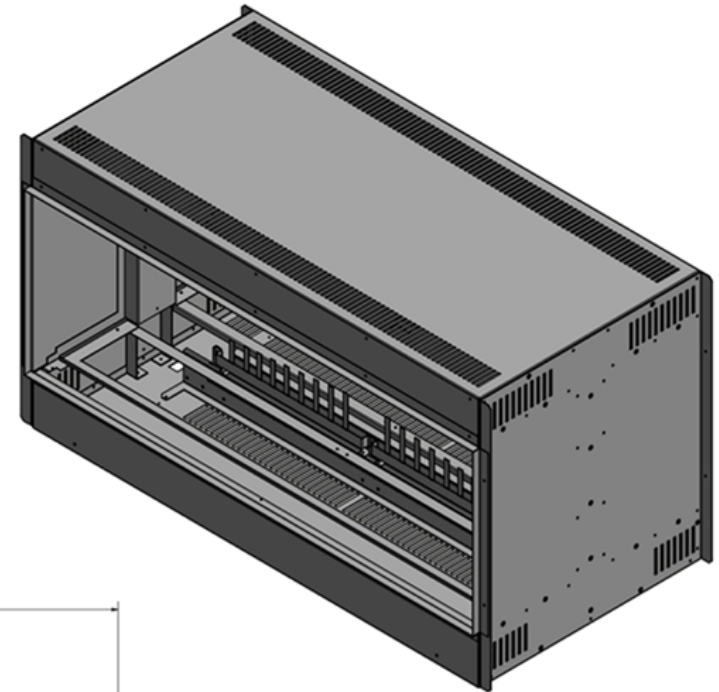

E1030ds

DRAWN Zac McMahon	11/02/2019	Evonic Fires	
CHECKED		TITLE Model: E1030DS1	
QA			
MFG			
APPROVED			
		SIZE D	DWG NO E1030DS Assembly Rev D
		SCALE 1 / 4	REV 1 of 1