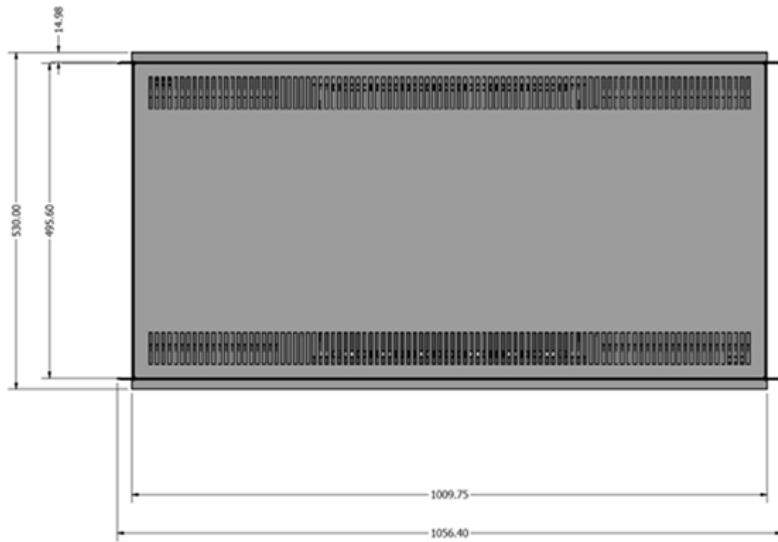

E1030ds

DRAWN Zac McMahon	11/02/2019	Evonic Fires	
CHECKED		TITLE Model: E1030DS1	
QA			
MFG			
APPROVED			
		SIZE D	DWG NO E1030DS Assembly Rev D
		SCALE 1 / 4	REV 1 of 1