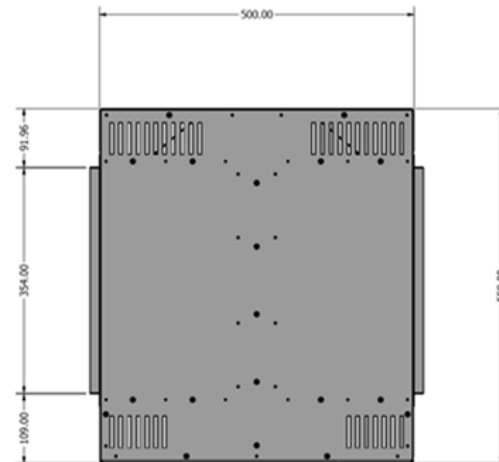

E1030ds

DRAWN Zac McMahon	11/02/2019	Evonic Fires	
CHECKED		TITLE Model: E1030DS1	
QA			
MFG			
APPROVED			
		SIZE D	DWG NO E1030DS Assembly Rev D
		SCALE 1 / 4	REV 1 of 1