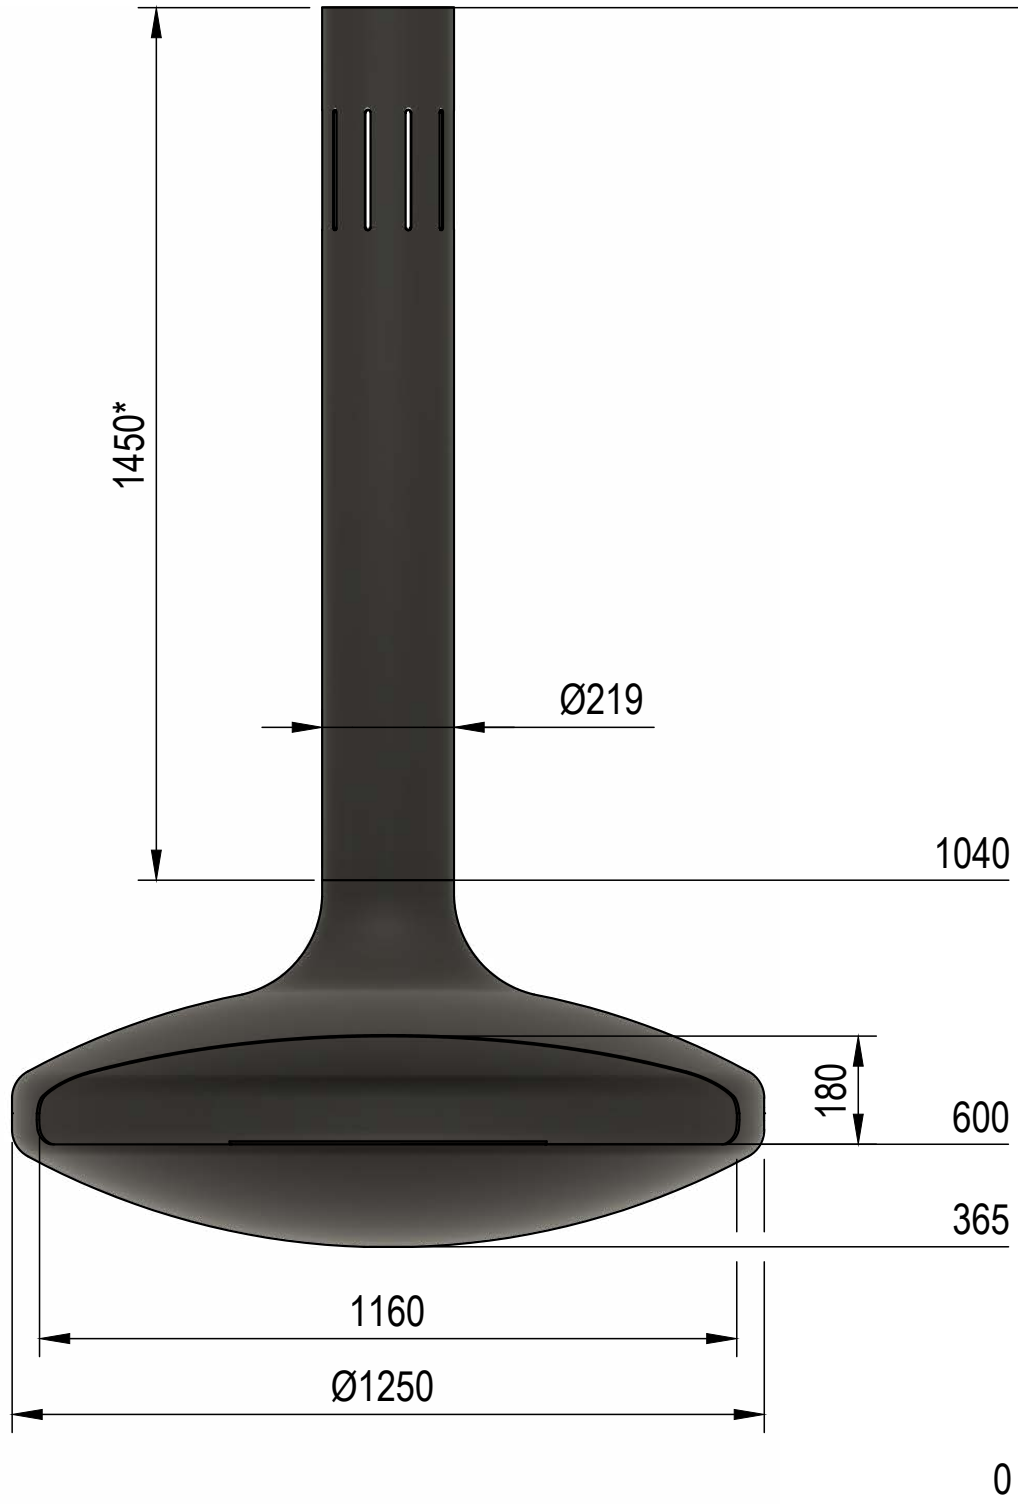

Gyrofocus

1968

DESIGN: DOMINIQUE IMBERT

With its singular style and hearth that rotates 360°, the Gyrofocus has earned its place as an icon of contemporary design alongside the most legendary names in furniture and interior design.

Gyrofocus

bioethanol

DIMENSIONS / WEIGHT

HEIGHT (mm)	WIDTH (mm)	DEPTH (mm)	FIREPLACE WEIGHT (kg)	FLUE WEIGHT (kg/linear metre)
610	1250	1250	125	16

SAFETY DISTANCE FROM COMBUSTIBLE MATERIALS

FRONT (mm)	BACK (mm)	SIDE (mm)	FLOOR (mm)
800	300	300	0

SAFETY DISTANCE FROM GLASS SURFACES (mm)

500

WITH EXTERNAL OUTLET

HEAT OUTPUT (kW)	TANK CAPACITY (L)	AUTONOMY (h)	MIN. CEILING VOLUME (m ³)
9.5	10	6.5	0

WITHOUT EXTERNAL OUTLET

HEAT OUTPUT (kW)	TANK CAPACITY (L)	AUTONOMY (h)	MIN. CEILING HEIGHT (m)	MIN. ROOM VOLUME (m ³)
7.5	10	8	2.50	150

ELECTRICAL POWER SUPPLY

Batteries

FINISH

Black	White
-------	-------

Gyrofocus

bioethanol

2490 minimum*

*if not connected to an external outlet