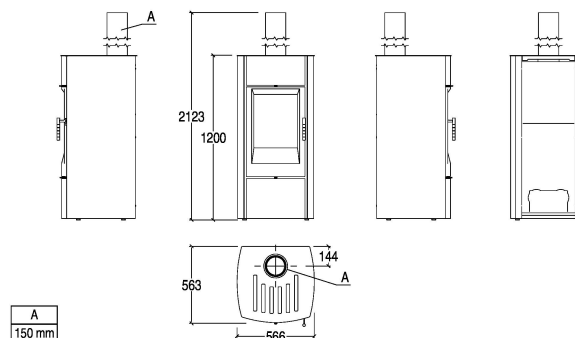

TECHNICAL DETAILS

- Energy efficiency class A+ (G → A++)
- Rated output max kW 8,5
- Rated efficiency power % 89,7
- Rated consumption max kg/h 2,19
- Weight kg 144
- Weight with Heat Extender System kg 171
- Standard flue outlet Ø mm 150
- Model E530 ST

COVERS

A
150 mm