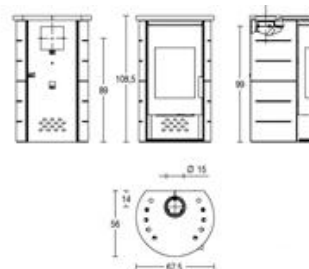

Vera

Wood-burning stove
Cladding: majolica
Top: majolica

Bordeaux Sale
Pepe Terra
d'Oriente Blu
Antico

Dimensions (WxDxH) cm: 67,5x56x108,5
Cladding: majolica
Top: majolica
Stove interior: steel
Primary and secondary air: adjustable / fixed
Firebox and baffle plate: Skamolex
Fire pit: cast iron and Skamolex
Heating: natural convection and radiant heat
Flue outlet cm \varnothing : 15
Ash drawer: removable
Door: steel with automatic lock
Ceramic glass: resistant up to 750° C self-cleaning

Door handle: steel with nickel-plated finish
Stainless steel oven (WxDxH) cm:
Room heating capacity (min-max) m³: 135-230
Fresh air intake (min useful sect.) cm²: 150
Thermal efficiency %: 79,9
Nominal thermal output kW: 8
Consumption at rated heat output Kg/h: 2,4
Maximum thermal output kW: 9
Maximum consumption Kg/h: 2,8
Total weight Kg: 140