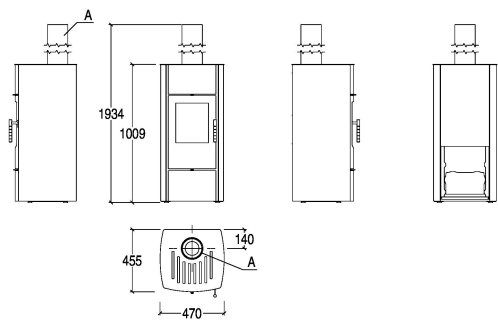

TECHNICAL DETAILS

- Energy efficiency class A+ (G → A++)
- Rated output max kW 6,5
- Rated efficiency power % 87,7
- Rated consumption max kg/h 1,81
- Weight kg 127
- Weight with Heat Extender System kg 158
- Standard flue outlet Ø mm 150
- Model E520

COVERS

A
150 mm