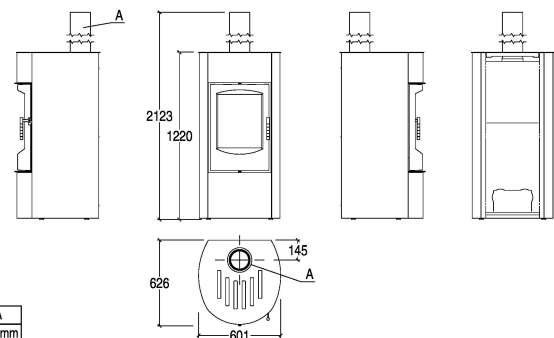

# E530 T STEEL 5 STELLE

A stove with an elegant design and round shape that catches the eye with its harmonious aesthetics. Steel cladding and cast iron door ensure product robustness. A combination of form and function to heat with style.

## TECHNICAL DETAILS

- Energy efficiency class A+ (G → A++)
- Rated output max kW 8,5
- Rated efficiency power % 89,7
- Rated consumption max kg/h 2,19
- Weight kg 152
- Weight with Heat Extender System kg 186
- Standard flue outlet Ø mm 150
- Model E530 T ST

## COVERS

A  
150 mm